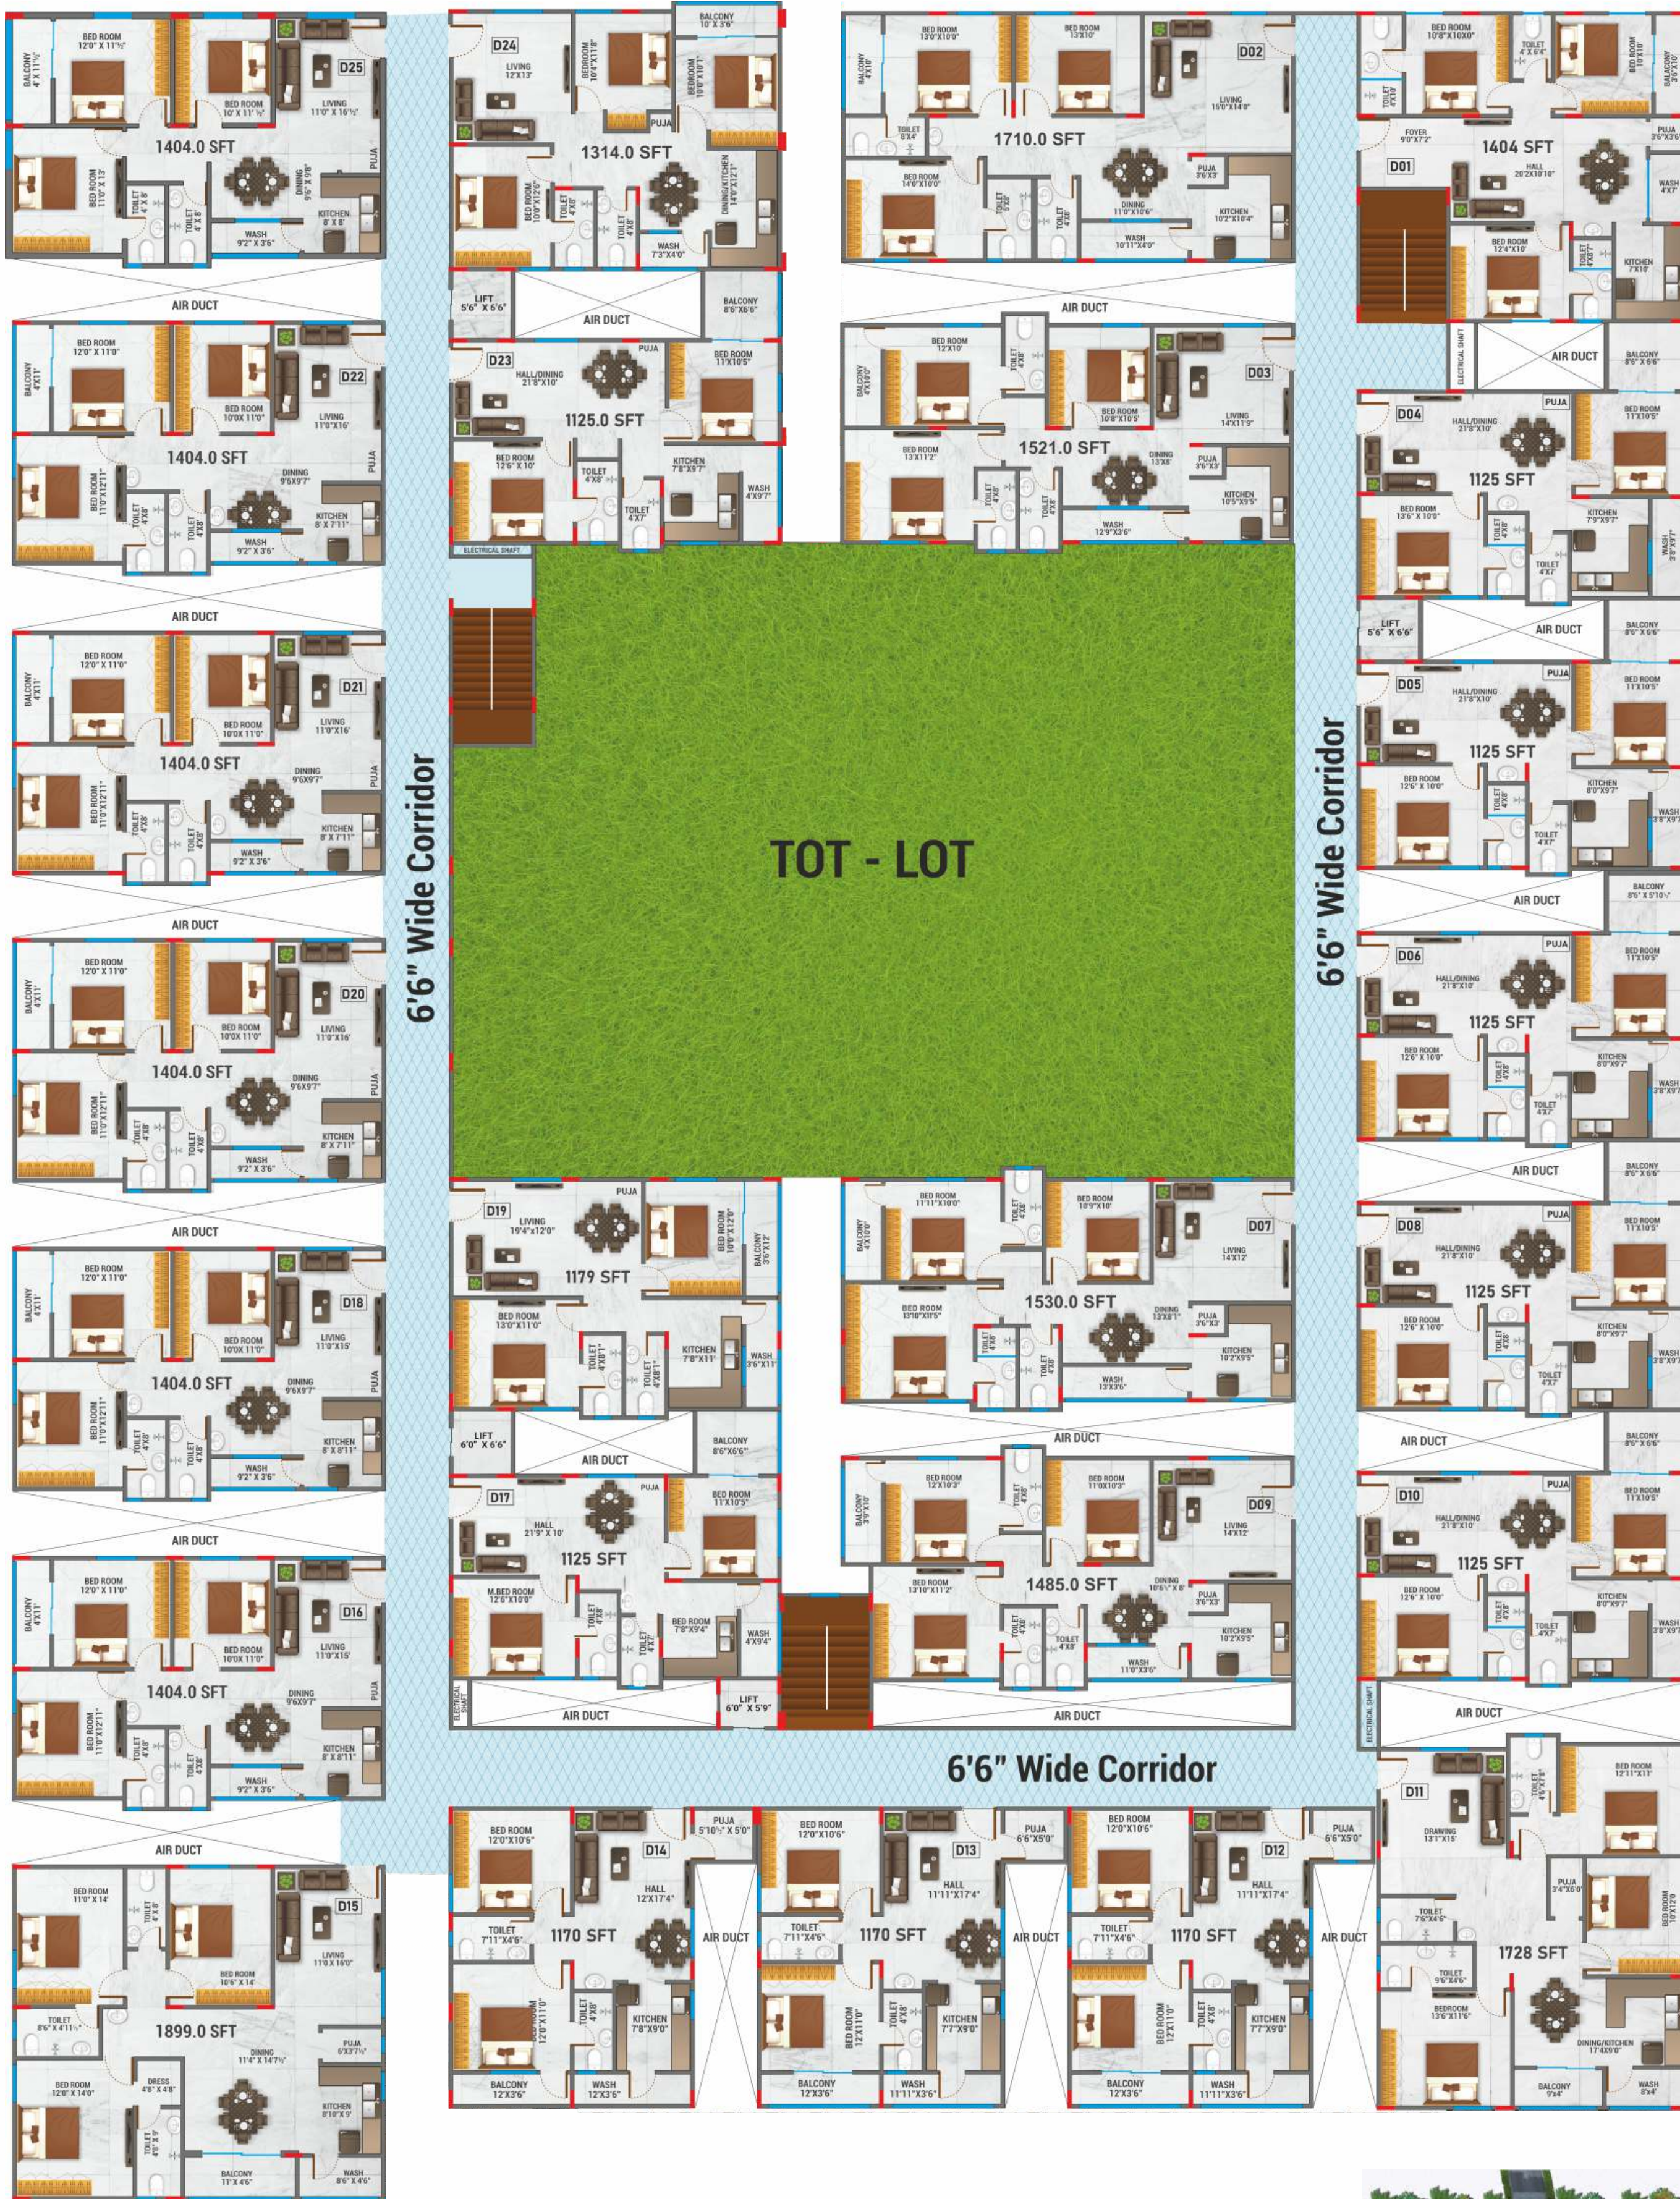

PHASE-3, D-BLOCK

Area Statement (in Sft.)			
Flat No.	Facing	Type	Super Built-up Area (incl. Common)
D-1	WEST	3 BHK	1404
D-2	EAST	3 BHK	1710
D-3	EAST	3 BHK	1521
D-4,5,6,8,10	WEST	2BHK	1125
D-7	EAST	3 BHK	1530
D-9	EAST	3 BHK	1485

Flat No.	Facing	Type	Super Built-up Area (incl. Common)
D-11	WEST	3 BHK	1728
D-12,13,14	NORTH	2 BHK	1170
D-15	NORTH	3 BHK	1899
D-16,18,20,21,22	EAST	3 BHK	1404
D-17,23	WEST	2 BHK	1125
D-19	WEST	2 BHK	1179
D-24	WEST	3 BHK	1314
D-25	EAST	3 BHK	1404

PHASE-3

PHASE-3, E-BLOCK

Area Statement (in Sft.)			
Flat No.	Facing	Type	Super Built-up Area (incl. Common)
E-1	WEST	3 BHK	1827
E-2	EAST	3 BHK	1602
E-3	EAST	3 BHK	1449
E-4	WEST	3 BHK	1269
E-5	WEST	3 BHK	1458
E-6	WEST	3 BHK	1269
E-7	EAST	3 BHK	1485
E-8	WEST	3 BHK	1206
E-9	EAST	3 BHK	1440

Flat No.	Facing	Type	Super Built-up Area (incl. Common)
E-10	WEST	2 BHK	1089
E-11	WEST	3 BHK	1719
E-12	NORTH	3 BHK	1359
E-13	NORTH	3 BHK	1521
E-14	EAST	3 BHK	1818
E-15,18,19,20	EAST	3 BHK	1269
E-16	WEST	2 BHK	1125
E-17	WEST	2 BHK	1107
E-21	WEST	2 BHK	1206
E-22	EAST	3 BHK	1251
E-23	WEST	3 BHK	1962
E-24	EAST	3 BHK	1413